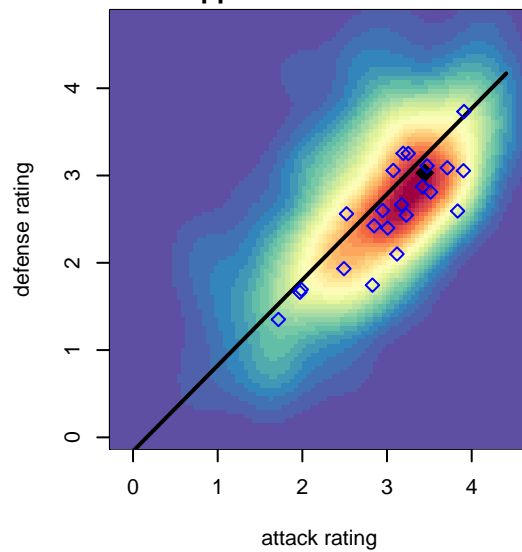

**attack and defense rating
relative to others at age
and all opponents in last 13 months**