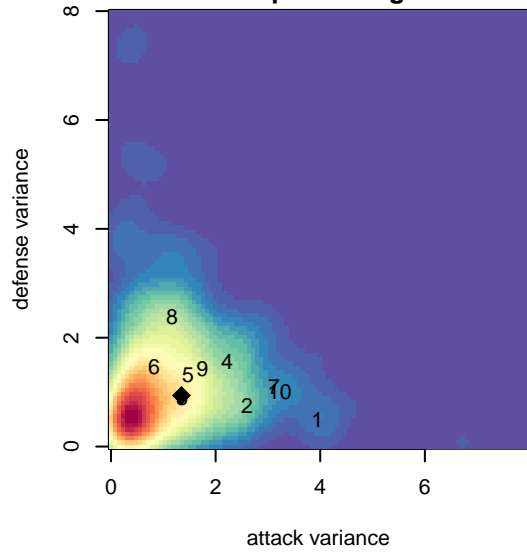

## FWFC Blue B98

Federal Way FC  
 Federal Way, WA  
 B98 total strength=1734  
 attack=31.37 defense=20.7  
 fall league = RCL B98 Div 2

alt names used:  
 FEDERAL WAY FOOTBALL FEDERAL WAY FI  
 FWFC B98 Blue  
 FWFC B98 Blue (A)  
 FWFC B98 Blue (A)

**FWFC Blue B98**  
 Dots are actual minus expected GF (blue circles) and GA (red triangles).  
 Blue line is smoothed change in attack strength. Red is smoothed change in defense strength.

**attack and defense variance (black dot)  
relative to other teams  
and top 10 in region**