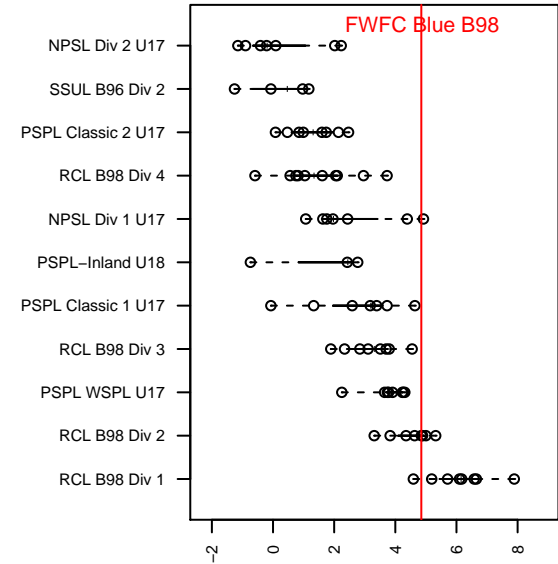

**attack and defense rating
relative to others at age
and all opponents in last 13 months**