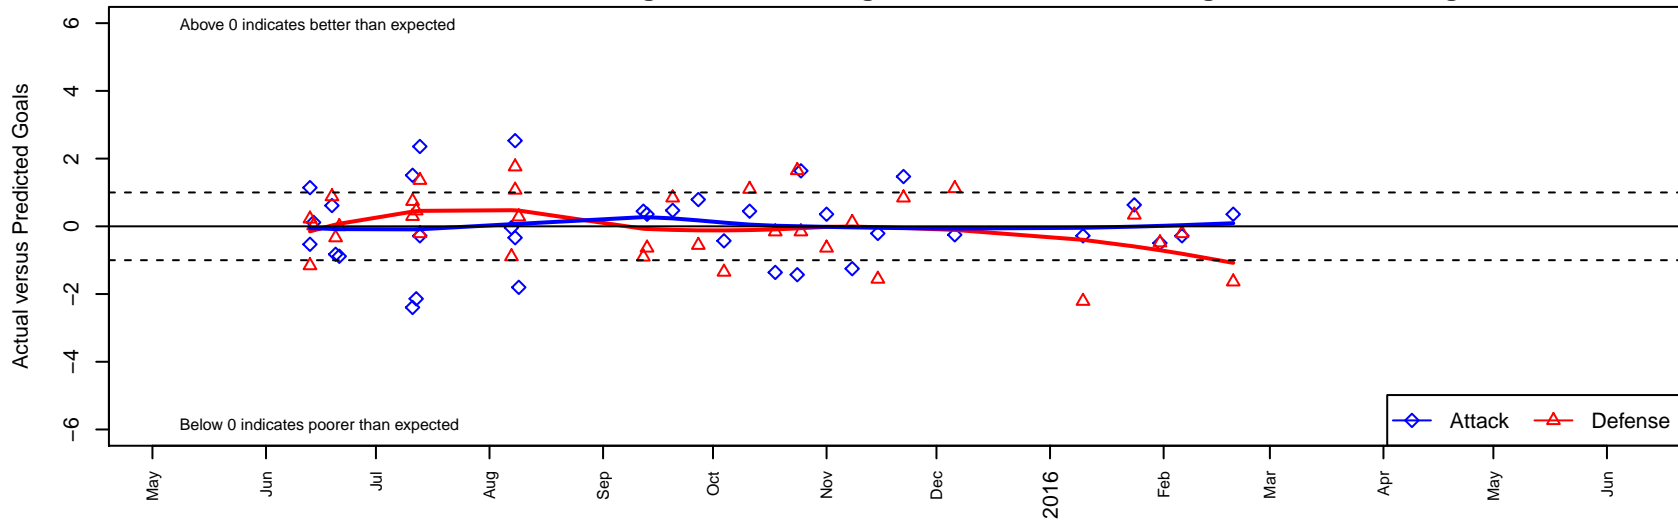

## FWFC Blue B98

Federal Way FC  
 Federal Way, WA  
 B98 total strength=1734  
 attack=31.37 defense=20.7  
 fall league = RCL B98 Div 2

alt names used:  
 FEDERAL WAY FOOTBALL FEDERAL WAY FI  
 FWFC B98 Blue  
 FWFC B98 Blue (A)  
 FWFC B98 Blue (A)

**FWFC Blue B98**  
 Dots are actual minus expected GF (blue circles) and GA (red triangles).  
 Blue line is smoothed change in attack strength. Red is smoothed change in defense strength.

**attack and defense variance (black dot)  
relative to other teams  
and top 10 in region**