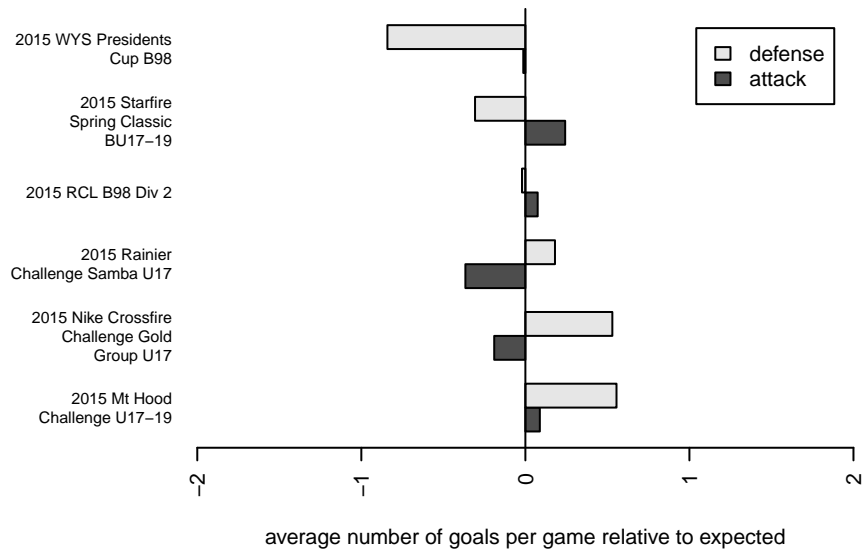

Performance relative to 13 month average